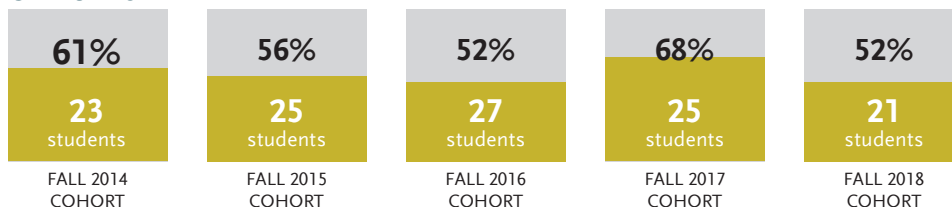

GRADUATION RATE

Note: MED students may be admitted in terms other than Fall; however Fall is the most common entry point.

ACCELERATED CERTIFICATION FOR TEACHERS TO MASTERS OF EDUCATION:

LENGTH: Varies (Average Time to Completion: 3 years)

AVERAGE FIRST YEAR RETENTION: 100%