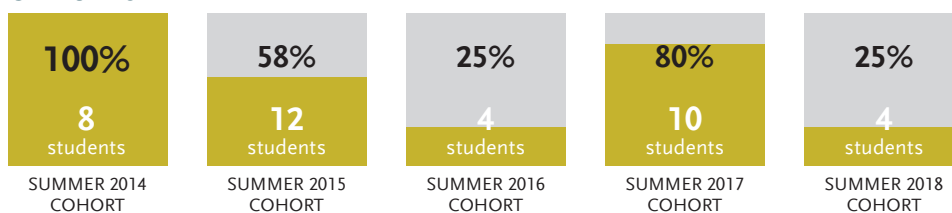

GRADUATION RATE

Data Source: Oct. 15 census