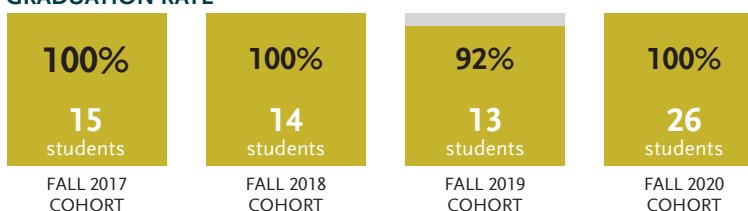

GRADUATION RATES FOR MASTER PROGRAMS

CARTHAGE
COLLEGE

MASTER OF MUSIC

LENGTH: 10 month curriculum

GRADUATION RATE

MASTER OF DESIGN AND INNOVATION

LENGTH: 10 month curriculum

GRADUATION RATE