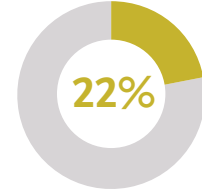

HOUSING

1,614 Residential

937 Commuter

of students are first generation college students

WHERE THEY ARE FROM