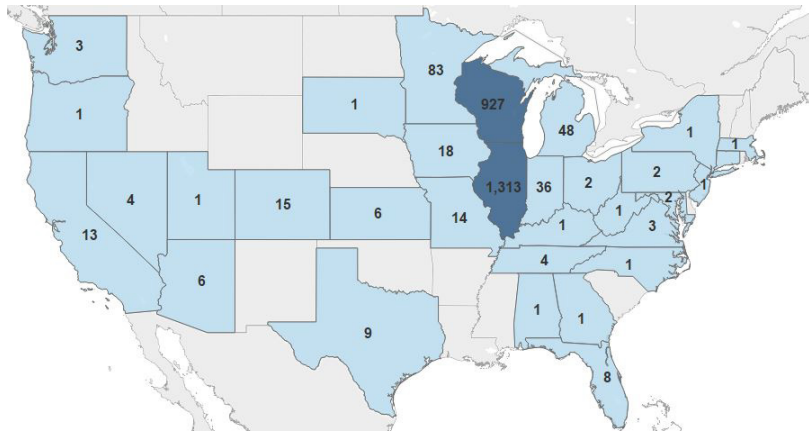

2020 STUDENT ENROLLMENT PROFILE

CARTHAGE COLLEGE

ALL TRADITIONAL FULL-TIME STUDENTS

GENDER

1,440 Female

1,111 Male

HOUSING

1,614 Residential

937 Commuter

of students are first generation college students

WHERE THEY ARE FROM

TOP MAJORS

- Nursing
- Management
- Marketing
- Biology
- Psychology

NEW STUDENTS

GENDER

376 Female