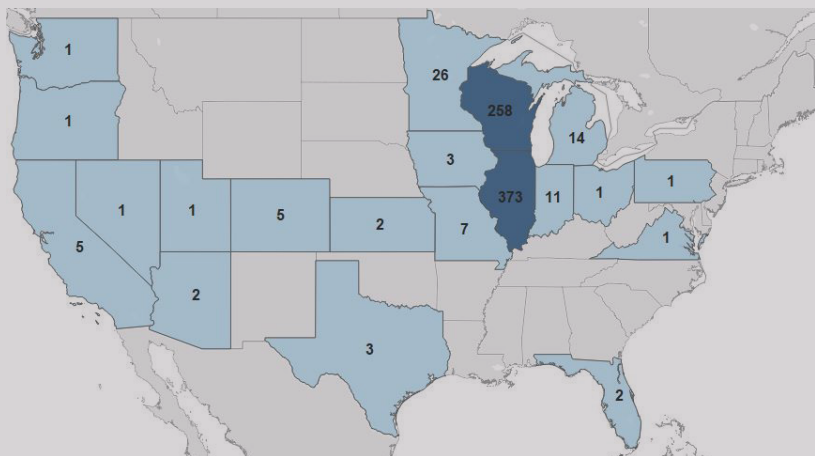

937 Commuter

of students are first generation college students

WHERE THEY ARE FROM

TOP MAJORS

- Nursing
- Management
- Marketing
- Biology
- Psychology

NEW STUDENTS

GENDER

376 Female

345 Male

HOUSING

562 Residential

159 Commuter

of new students are first generation college students

WHERE THEY ARE FROM

TOP MAJORS

- Nursing
- Management
- Biology
- Marketing
- Psychology

Data Source: October 1 Census