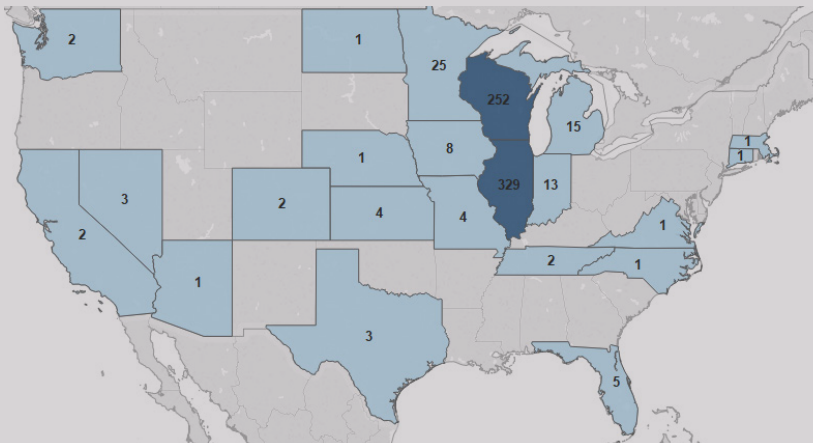

825 Commuter

of students are first generation college students

WHERE THEY ARE FROM

TOP MAJORS

- Nursing
- Marketing
- Management
- Biology
- Psychology

NEW STUDENTS

GENDER

390 Female

292 Male

HOUSING

566 Residential

116 Commuter

of new students are first generation college students

WHERE THEY ARE FROM

TOP MAJORS

- Nursing
- Biology
- Psychology
- Management
- Marketing

Data Source: October 1 Census