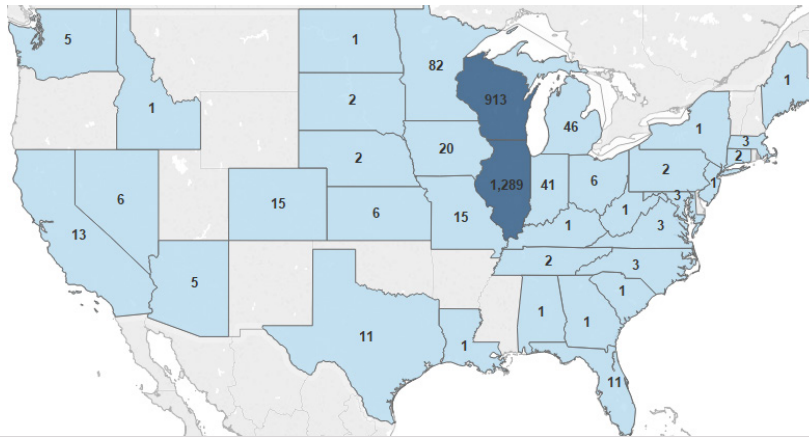

2019 STUDENT ENROLLMENT PROFILE

CARTHAGE COLLEGE

ALL TRADITIONAL FULL-TIME STUDENTS

GENDER

1,473 Female

1,075 Male

HOUSING

1,723 Residential

825 Commuter

of students are first generation college students

WHERE THEY ARE FROM

TOP MAJORS

- Nursing
- Marketing
- Management
- Biology
- Psychology

NEW STUDENTS

GENDER

390 Female