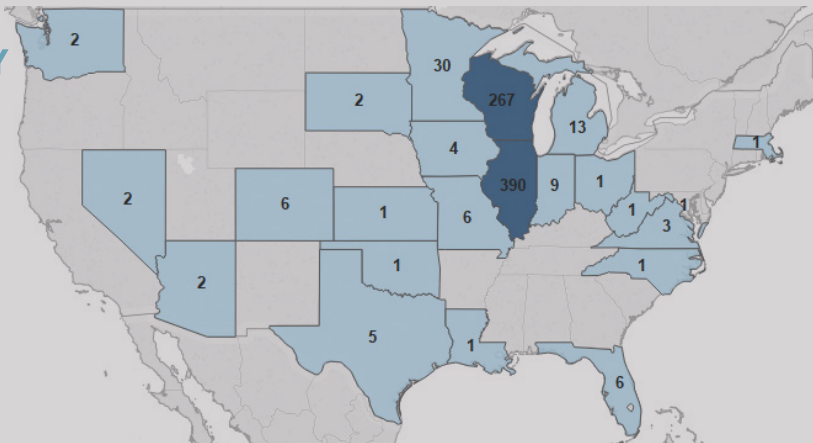

890 Commuter

WHERE THEY ARE FROM

TOP MAJORS

- Marketing
- Management
- Biology
- Psychology
- Nursing

NEW STUDENTS

GENDER

417 Female

344 Male

HOUSING

644 Residential

117 Commuter

WHERE THEY ARE FROM

TOP MAJORS

- Nursing
- Biology
- Psychology
- Marketing
- Management

Data Source: October 1 Census