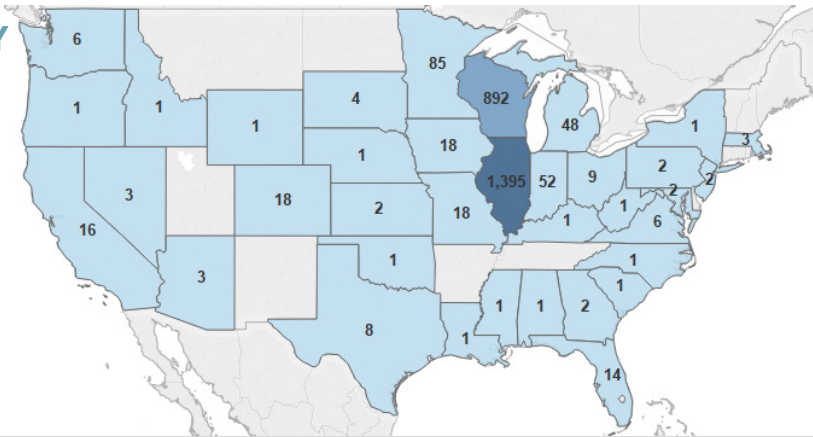

2018 STUDENT ENROLLMENT PROFILE

CARTHAGE COLLEGE

ALL TRADITIONAL FULL-TIME STUDENTS

GENDER

1,477 Female

1,173 Male

HOUSING

1,760 Residential

890 Commuter

WHERE THEY ARE FROM

TOP MAJORS

- Marketing
- Management
- Biology
- Psychology
- Nursing

NEW STUDENTS

GENDER

417 Female

344 Male