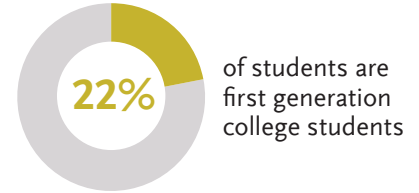

2018 STUDENT ENROLLMENT PROFILE

CARTHAGE COLLEGE

ALL TRADITIONAL FULL-TIME STUDENTS

GENDER

1,477 Female

1,173 Male

HOUSING

1,760 Residential

890 Commuter