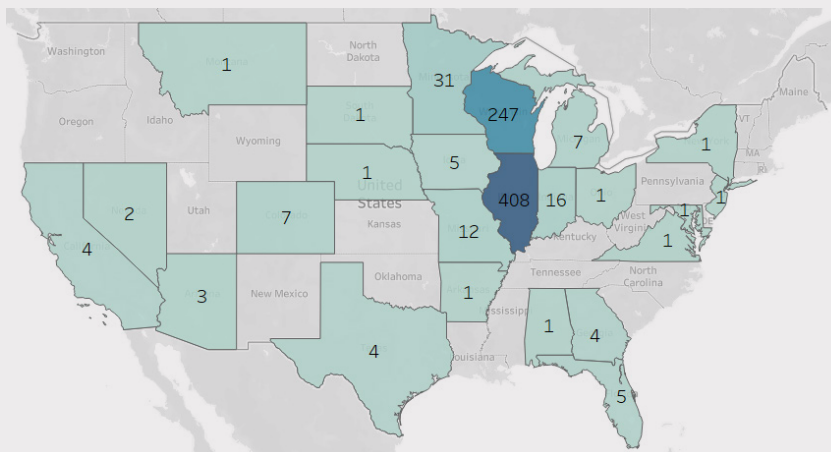

2023 STUDENT ENROLLMENT PROFILE

CARTHAGE COLLEGE

ALL TRADITIONAL FULL-TIME STUDENTS

GENDER

56% Female
44% Male

HOUSING

69% Residential
31% Commuter

WHERE THEY ARE FROM

TOP MAJORS

- Nursing
- Marketing
- Management
- Psychology
- Biology

NEW STUDENTS

GENDER

55% Female
45% Male

HOUSING

83% Residential
17% Commuter

WHERE THEY ARE FROM

TOP MAJORS

- Nursing
- Psychology
- Management
- Marketing
- Biology

Data Source: October 15 Census