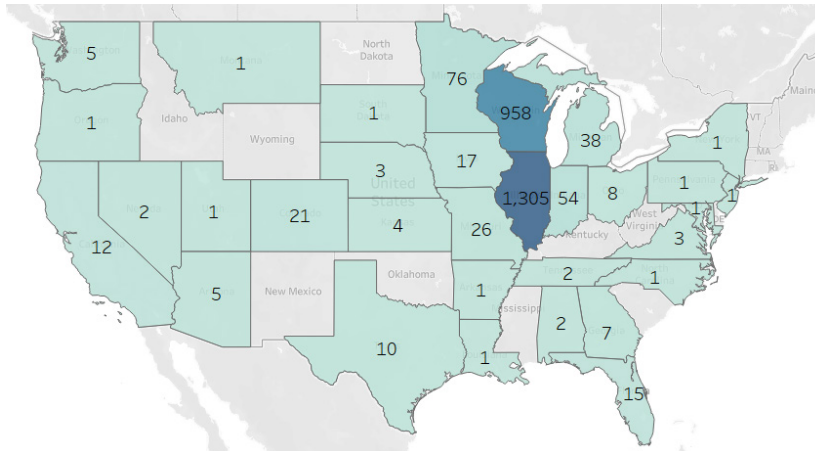

2023 STUDENT ENROLLMENT PROFILE

CARTHAGE COLLEGE

ALL TRADITIONAL FULL-TIME STUDENTS

GENDER

56% Female
44% Male

HOUSING

69% Residential
31% Commuter

WHERE THEY ARE FROM

TOP MAJORS

- Nursing
- Marketing
- Management
- Psychology
- Biology

NEW STUDENTS

GENDER

55% Female
45% Male

HOUSING

83% Residential
17% Commuter

WHERE THEY ARE FROM