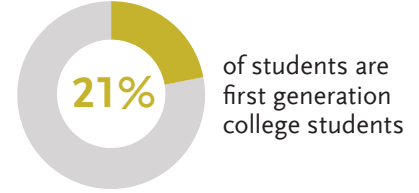

2023 STUDENT ENROLLMENT PROFILE

CARTHAGE COLLEGE

ALL TRADITIONAL FULL-TIME STUDENTS

GENDER

56% Female
44% Male

HOUSING

69% Residential
31% Commuter

WHERE THEY ARE FROM