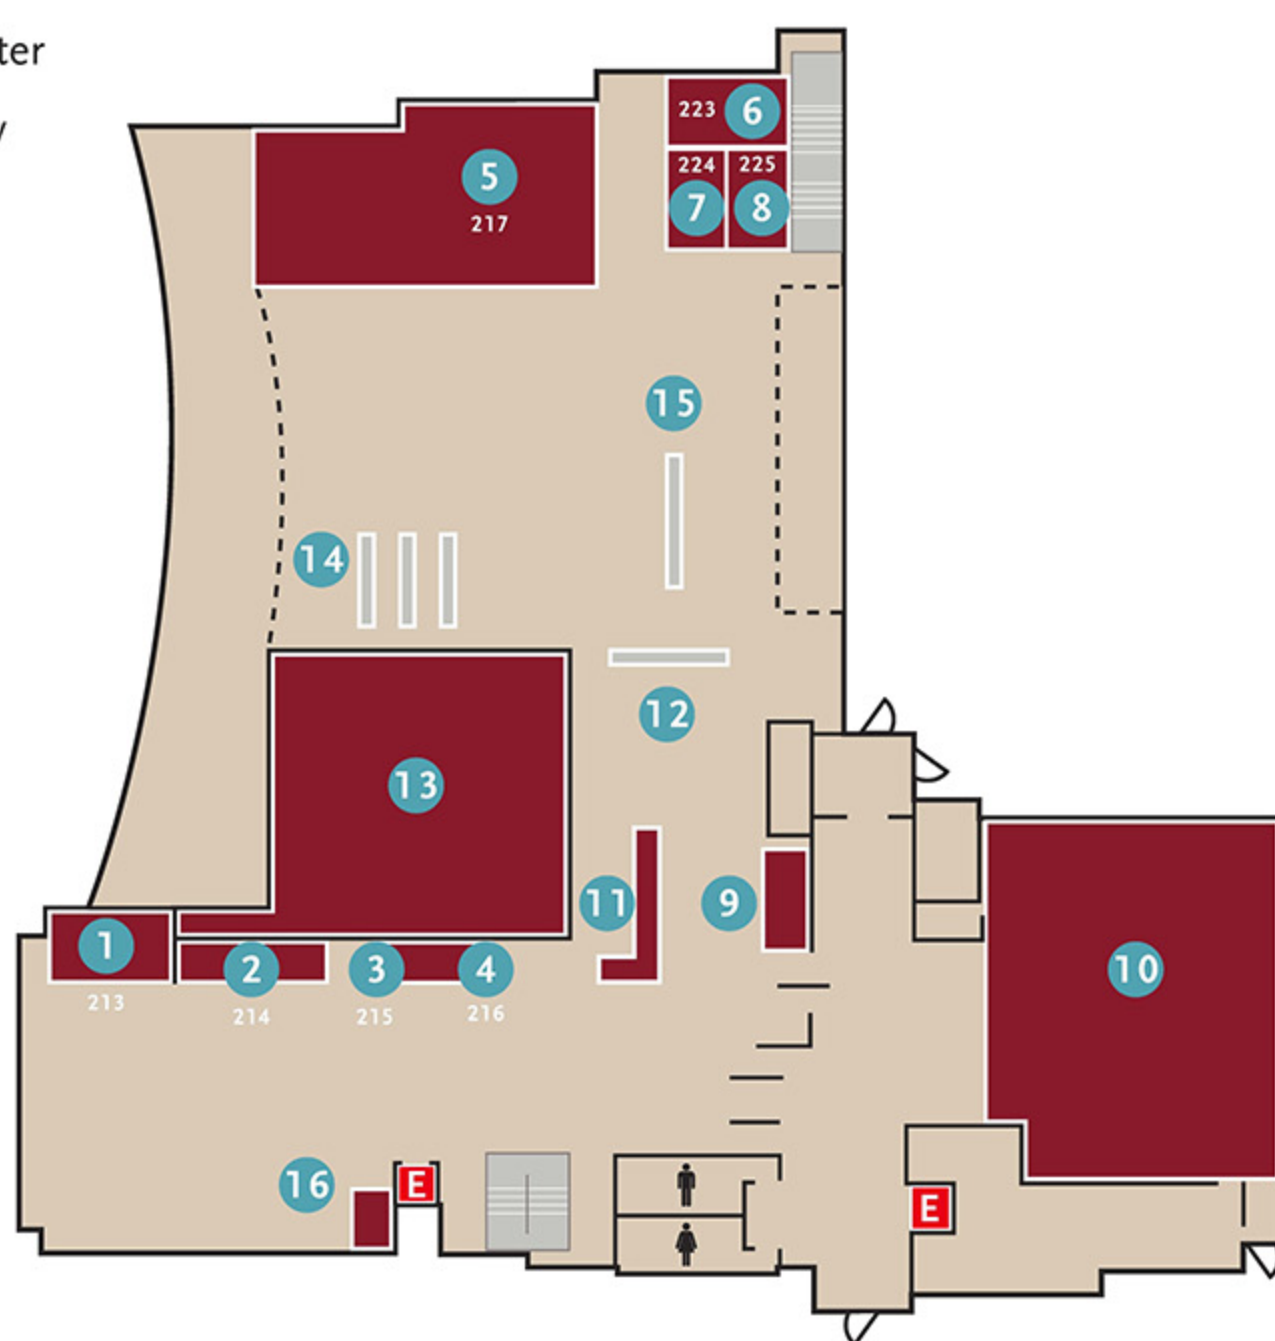

WELCOME TO Hedberg Library

UPPER LEVEL

STREET LEVEL

- 1 213 – Brainard Writing Center
- 2 214 – Learning Accessibility
- 3 215 – Tutoring and SI
- 4 216 – Testing Center
- 5 217 – Saemann Classroom
- 6 223 – Teaching Commons
- 7 224 – Office
- 8 225 – Office
- 9 Circulation Desk
- 10 Donna's Bytes
- 11 Information Desk
- 12 Leisure Reading
- 13 LIS Offices
- 14 Movies, Music
- 15 New Periodicals
- 16 Printers
- E** Elevator

LOWER LEVEL

- 1 105 – 109 – Group Study
- 2 110 – 121 – Individual Study
- 3 118 – Assistive Technology
- 4 138 – Conference Room
- 5 147 – Staubitz Archives
- 6 159 – Niemann Theater
- 7 166 – Media Services
- 8 170 – Mullen Classroom
- 9 172 – Fritsch Classroom
- 10 Bound Periodicals
- 11 Children's Collection
- 12 General Collection
- 13 LIS Offices
- E** Elevator